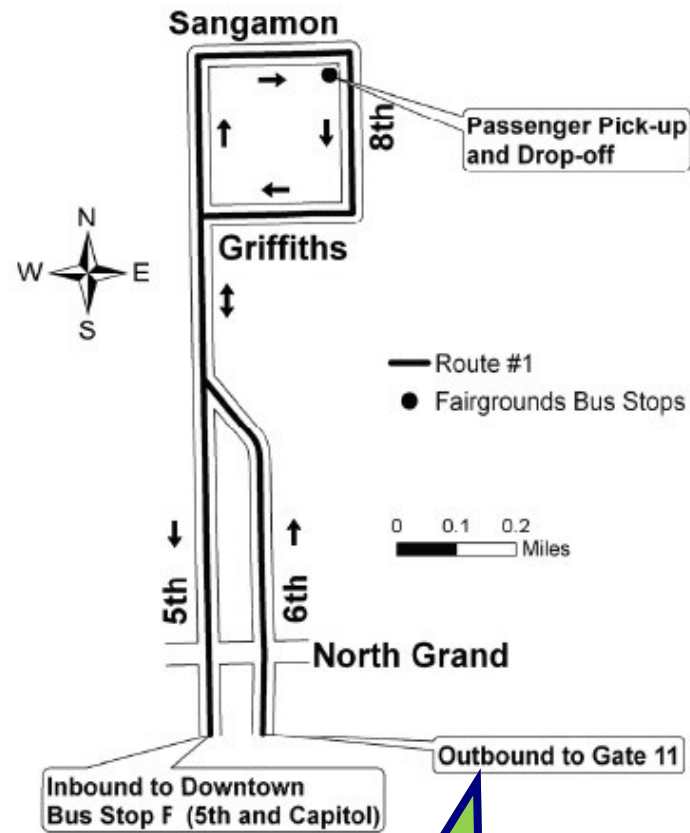

Daytime Service Route #1

Transfer Center F	5th & Sangamon (outbound)	8th & Sangamon (inbound)	Transfer Center F
6:15 AM	6:28	6:30 AM	6:44
6:45	6:58	7:00	7:14
7:15	7:28	7:30	7:44
7:45	7:58	8:00	8:14
8:15	8:28	8:30	8:44
8:45	8:58	9:00	9:14
9:45	9:58	10:00	10:14
10:45	10:58	11:00	11:14
11:45	11:58	12:00 PM	12:14
12:45 PM	12:58	1:00	1:14
1:45	1:58	2:00	2:14
2:15	2:28	2:30	2:44
2:45	2:58	3:00	3:14
3:15	3:28	3:30	3:44
3:45	3:58	4:00	4:14
4:15	4:28	4:30	4:44
4:45	4:58	5:00	5:14
5:15	5:28	5:30	5:44
5:45	5:58	6:00	6:14

SATURDAY service in **WHITE/BOLD**
NO SUNDAY SERVICE

Route #1 - North 5th

There is NO State Fair Shuttle this year, but there are plenty of ways to ride SMTD to the Fair!

ACCESS
(217) 522-8594

(217) 522-5531

SATURDAY service in **WHITE/BOLD**
NO SUNDAY SERVICE

Route #2 - North 9th and Nt. Service 901 H (inbound only)

Week Night Service 901 H Friday, Aug 14 - Friday Aug 21

Night Transfer Center on Washington	19th & Sangamon (outbound)	Joles & Peoria Road (inbound)	Night Transfer Center on Washington
7:15 PM	7:25 PM	7:30 PM	7:40 PM
8:15 PM	8:25 PM	8:30 PM	8:40 PM
9:15 PM	9:25 PM	9:30 PM	9:40 PM
10:15 PM	10:25 PM	10:30 PM	10:40 PM

Service ends at downtown Night Service Transfer Center on Washington Street north of the Old State Capitol

NO NIGHT SERVICE SATURDAY OR SUNDAY