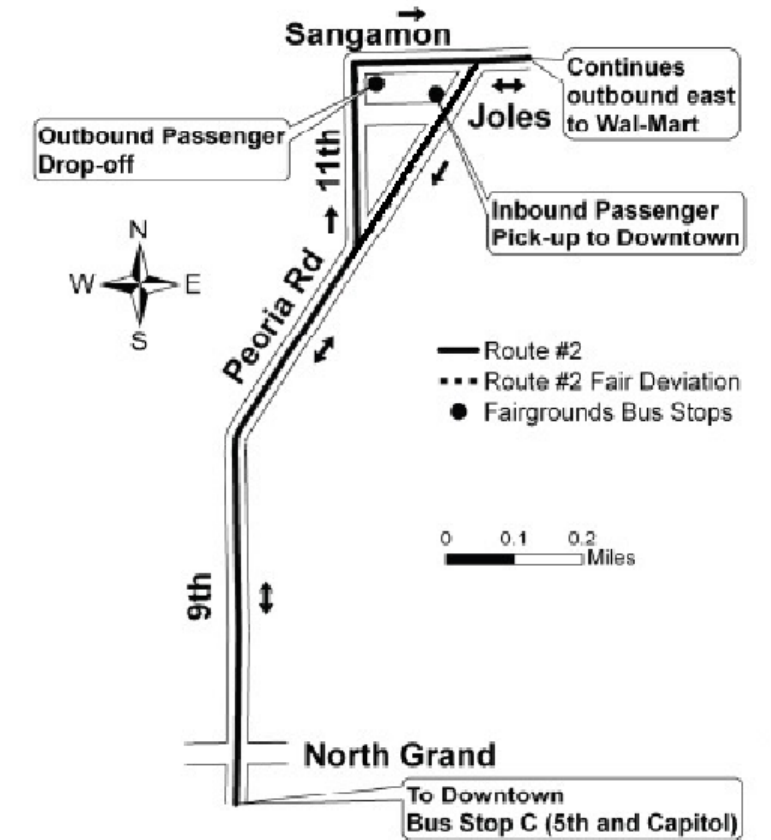

Daytime Service Route #1

Transfer Center F	5th & Sangamon (outbound)	8th & Sangamon (inbound)	Transfer Center F
6:15 AM	6:28	6:30 AM	6:44
6:45	6:58	7:00	7:14
7:15	7:28	7:30	7:44
7:45	7:58	8:00	8:14
8:15	8:28	8:30	8:44
8:45	8:58	9:00	9:14
9:45	9:58	10:00	10:14
10:45	10:58	11:00	11:14
11:45	11:58	12:00 PM	12:14
12:45 PM	12:58	1:00	1:14
1:45	1:58	2:00	2:14
2:15	2:28	2:30	2:44
2:45	2:58	3:00	3:14
3:15	3:28	3:30	3:44
3:45	3:58	4:00	4:14
4:15	4:28	4:30	4:44
4:45	4:58	5:00	5:14
5:15	5:28	5:30	5:44
5:45	5:58	6:00	6:14

SATURDAY service in **WHITE/BOLD**
NO SUNDAY SERVICE

Route #1 - North 5th

There is NO State Fair Shuttle this year, but there are plenty of ways to ride SMTD to the Fair!

ACCESS
(217) 522-8594

(217) 522-5531

Daytime Service Route #2

Transfer Center C	11th & Sangamon (outbound)	Joles & Peoria Road (inbound)	Transfer Center C
		6:27 AM	6:42 AM
6:15 AM	6:24 AM	6:57	7:12
6:45 AM	6:54	7:27	7:42
7:15 AM	7:24	7:57	8:12
7:45 AM	7:54	8:27	8:42
8:15 AM	8:24	8:57	9:12
8:45 AM	8:54	9:27	9:42
9:15 AM	9:24	9:57	10:12
9:45 AM	9:54	10:27	10:42
10:15 AM	10:24	10:57	11:12
10:45 AM	10:54	11:27	11:42
11:15 AM	11:24	11:57	12:12 PM
11:45 AM	11:54	12:27 PM	12:42
12:15 PM	12:24	12:57	1:12
12:45	12:54	1:27	1:42
1:15	1:24	1:57	2:12
1:45	1:54	2:27	2:42
2:15	2:24	2:57	3:12
2:45	2:54	3:27	3:42
3:15	3:24	3:57	4:12
3:45	3:54	4:27	4:42
4:15	4:24	4:57	5:12
4:45	4:54	5:27	5:42
5:15	5:24	5:57	6:12
5:45	5:54	6:27	6:42

SATURDAY service in **WHITE/BOLD**
NO SUNDAY SERVICE

Route #2 - North 9th and Nt. Service 901 H (inbound only)

Week Night Service 901 H Friday, Aug 14 - Friday Aug 21

Night Transfer Center on Washington	19th & Sangamon (outbound)	Joles & Peoria Road (inbound)	Night Transfer Center on Washington
7:15 PM	7:25 PM	7:30 PM	7:40 PM
8:15 PM	8:25 PM	8:30 PM	8:40 PM
9:15 PM	9:25 PM	9:30 PM	9:40 PM
10:15 PM	10:25 PM	10:30 PM	10:40 PM