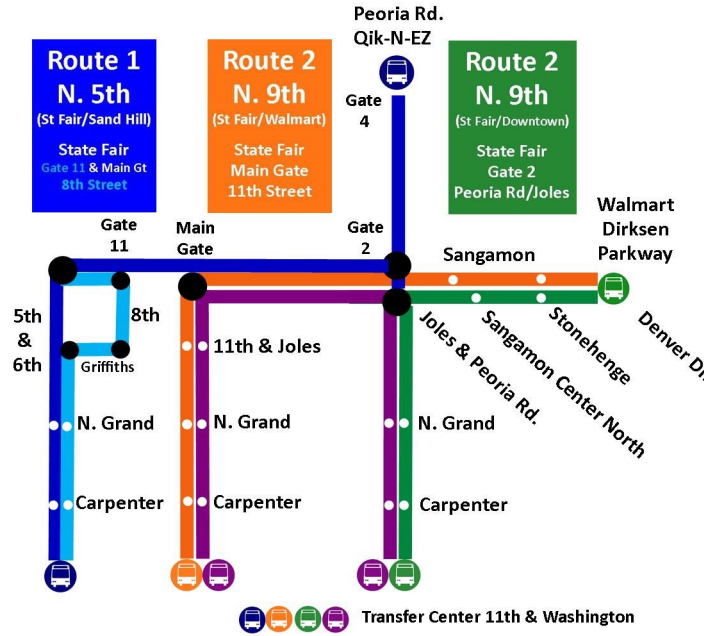

Ride **SMTD** to the 2019 State Fair!
SANGAMON MASS TRANSIT DISTRICT

Ride.SMTD.org
SMTD 522-5531
Access 522-8594

SMTD buses will stop over 725 times
at stops near gates
to the fairgrounds!

Daytime Rt. 1 - N. 5th

Transfer Center A	St. Fair Main Gate 11th & Sangamon (outbound)	Gate 4 Peoria Rd Qik-N-EZ (outbound)	St Fair Gate 11 8th & Sangamon (inbound)	Transfer Center A
Stop ID 2001	70	2020	23	2001
6:00 AM	6:11 AM	6:12	6:25	6:59
6:30 AM	6:41	6:42	6:55	7:29
7:00 AM	7:11	7:12	7:25	7:59
7:30 AM	7:41	7:42	7:55	8:29
8:00 AM	8:11	8:12	8:25	8:59
8:30 AM	8:41	8:42	8:55	9:29
9:00 AM	9:11	9:12	9:25	9:59
9:30 AM	9:41	9:42	9:55	10:29
10:00 AM	10:11	10:12	10:25	10:59
10:30 AM	10:41	10:42	10:55	11:29
11:00 AM	11:11	11:12	11:25	11:59
11:30 AM	11:41	11:42	11:55	12:29 PM
12:00 PM	12:11 PM	12:12 PM	12:25 PM	12:59
12:30	12:41	12:42	12:55	1:29
1:00	1:11	1:12	1:25	1:59
1:30	1:41	1:42	1:55	2:29
2:00	2:11	2:12	2:25	2:59
2:30	2:41	2:42	2:55	3:29
3:00	3:11	3:12	3:25	3:59
3:30	3:41	3:42	3:55	4:29
4:00	4:11	4:12	4:25	4:59
4:30	4:41	4:42	4:55	5:29
5:00	5:11	5:12	5:25	5:59
5:30	5:41	5:42	5:55	6:29

SATURDAY SERVICE IN BOLD/WHITE
NO SUNDAY SERVICE

Fare: \$ 1.25 5 & over \$.60 65 & over
Transfers - Free
Operators do **NOT** make change.
More fare info at www.SMTD.org

Transfer Center	St. Fair Main Gate 11th & Sangamon (outbound)	Joles & Peoria Road (inbound)	Transfer Center
Stop ID 2315	70	1333	2315
6:15 PM	6:25 PM	6:30 PM	6:45 PM
6:45 PM	6:55 PM	7:00 PM	7:15 PM
7:15 PM	7:25 PM	7:30 PM	7:45 PM
7:45 PM	7:55 PM	8:00 PM	8:15 PM
8:15 PM	8:25 PM	8:30 PM	8:45 PM
8:45 PM	8:55 PM	9:00 PM	9:15 PM
9:15 PM	9:25 PM	9:30 PM	9:45 PM